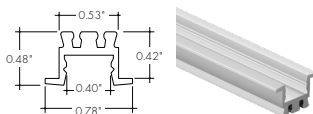

MKR

Compatible LED Strips:

LED Strips in ● offer no dotting with Frosted Lens Options

- LL42SO (1.4W/ft)
- LL42HO (2.4W/ft)
- LL42VHO (3.6W/ft)
- LL72SO (2.8W/ft)
- LL72HO (4.8W/ft)
- LL72VHO (6W/ft)
- LLHE48LO-1W (1W/ft)
- LLHE48LO (1.9W/ft)
- LLHE48SO (2.8W/ft)
- LLHE48MO (3.5W/ft)
- LLHE48HO (6.5W/ft)

No Basics Offering