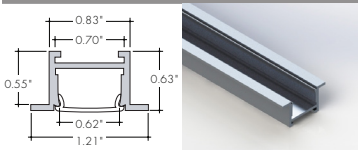

KRXL CHANNEL

No Basics Offering

Compatible LED Strips:

LED Strips in ● offer no dotting with Frosted Lens Options

● LL42SO (1.4W/ft) ● LL42HO (2.4W/ft) ● LL42VHO (3.6W/ft) ● LL72SO (2.8W/ft) ● LL72HO (4.8W/ft) ● LL72VHO (6W/ft) ● LL60X2HO (7.3W/ft) ● LL60X2VHO (9.4W/ft) ● LLHE48LO-1W (1W/ft)	● LLHE48LO (1.9W/ft) ● LLHE48SO (2.8W/ft) ● LLHE48MO (3.5W/ft) ● LLHE48HO (6.5W/ft) ● LLHE64VHO (7.5W/ft) ● LLHE64XHO (9.6W/ft) ● LLVD68SO (5.4W/ft) ● LLVD60X2HO (7.3W/ft) ● LLVD60X2VHO (9.4W/ft)	● LLDW68SO (4.6W/ft) ● LLDW68HO (5.6W/ft) ● RGBW36SO (4W/ft) ● RGBW36HO (7.6W/ft) ● RGB42SO (4.5W/ft) ● RGB42HO (8.3W/ft) ● RGBWX18SO (5.7W/ft) ● RGBX18SO (4.5W/ft)