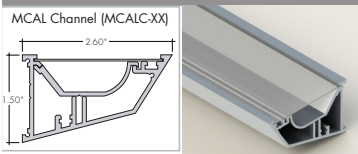

MCAL CHANNEL

Compatible LED Strips:

LED Strips in • offer no dotting with Frosted Lens Options

• LL42SO (1.4W/ft) • LL42HO (2.4W/ft) • LL42VHO (3.6W/ft) • LL72SO (2.8W/ft) • LL72HO (4.8W/ft) • LL72VHO (6W/ft) • LHE48LO-1W (1W/ft)	• LHE48LO (1.9W/ft) • LHE48SO (2.8W/ft) • LHE48MO (3.5W/ft) • LHE48HO (6.5W/ft) • LHE64VHO (7.5W/ft) • LHE64XHO (9.6W/ft) • LWD68SO (5.4W/ft)	• LLDW68SO (4.6W/ft) • LLDW68HO (5.6W/ft) • RGBW36SO (4W/ft) • RGBW36HO (7.6W/ft) • RGB42SO (4.5W/ft) • RGB42HO (8.3W/ft) • RGBWX18SO (5.7W/ft) • RGBX18SO (4.5W/ft)

No Basics Offering