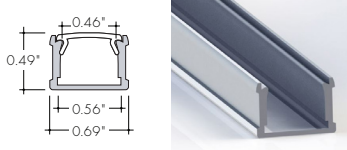

**No Basics Offering**

Premium Aluminum Channel with Optics/Accessories

Contractor-Grade Aluminum Channel Offering

**KM CHANNEL**

**BMC**

**Compatible LED Strips:**

LED Strips in • offer no dotting with Frosted Lens Options