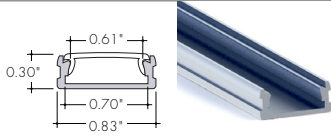

**No Basics Offering**

Premium Aluminum Channel with Optics/Accessories

Contractor-Grade Aluminum Channel Offering

**KL CHANNEL**

**BLC**

**Compatible LED Strips:**

LED Strips in ● offer no dotting with Frosted Lens Options