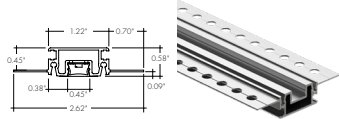

Premium Aluminum Channel with Optics/Accessories

Contractor-Grade Aluminum Channel Offering

MKL

Compatible LED Strips:

LED Strips in • offer no dotting with Frosted Lens Options

- LL42SO (1.4W/ft)
- LL42HO (2.4W/ft)
- LL42VHO (3.6W/ft)
- LL72SO (2.8W/ft)
- LL72HO (4.8W/ft)
- LL72VHO (6W/ft)
- LLHE48LO-1W (1W/ft)
- LLHE48LO (1.9W/ft)
- LLHE48SO (2.8W/ft)
- LLHE48MO (3.5W/ft)
- LLHE48HO (6.5W/ft)

No Basics Offering