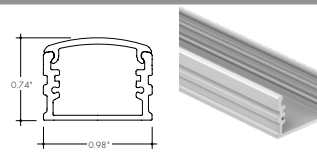

KXL CHANNEL

BXC

Compatible LED Strips:

LED Strips in ● offer no dotting with Frosted Lens Options

● LL42SO (1.4W/ft) ● LL42HO (2.4W/ft) ● LL42VHO (3.6W/ft) ● LL72SO (2.8W/ft) ● LL72HO (4.8W/ft) ● LL72VHO (6W/ft) ● LL60X2HO (7.3W/ft) ● LL60X2VHO (9.4W/ft) ● LLHE48LO-1W (1W/ft)	● LLHE48LO (1.9W/ft) ● LLHE48SO (2.8W/ft) ● LLHE48MO (3.5W/ft) ● LLHE48HO (6.5W/ft) ● LLHE64VHO (7.5W/ft) ● LLHE64XHO (9.6W/ft) ● LLVD68SO (5.4W/ft) ● LLVD60X2HO (7.3W/ft) ● LLVD60X2VHO (9.4W/ft)	● LLDW68SO (4.6W/ft) ● LLDW68HO (5.6W/ft) ● RGBW36SO (4W/ft) ● RGBW36HO (7.6W/ft) ● RGB42SO (4.5W/ft) ● RGB42HO (8.3W/ft) ● RGBWX18SO (5.7W/ft) ● RGBX18SO (4.5W/ft)

Compatible LED Strips:

LED Strips in ● offer no dotting with Frosted Lens Options

- BA42SO (2.0W/ft)
- BA42HO (4.0W/ft)
- BA42VHO (6.0W/ft)