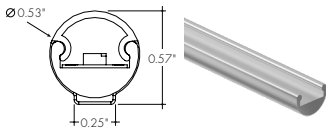

MKRO

Compatible LED Strips:

LED Strips in • offer no dotting with Frosted Lens Options

- LL42SO (1.4W/ft)
- LL42HO (2.4W/ft)
- LL42VHO (3.6W/ft)
- LL72SO (2.8W/ft)
- LL72HO (4.8W/ft)
- LL72VHO (6W/ft)
- LLHE48LO-1W (1W/ft)
- LLHE48LO (1.9W/ft)
- LLHE48SO (2.8W/ft)
- LLHE48MO (3.5W/ft)
- LLHE48HO (6.5W/ft)

No Basics Offering