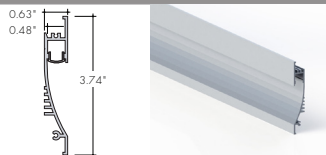

WALL+ CHANNEL

Compatible LED Strips:

LED Strips in • offer no dotting with Frosted Lens Options

• LL42SO (1.4W/ft) • LL42HO (2.4W/ft) • LL42VHO (3.6W/ft) • LL72SO (2.8W/ft) • LL72HO (4.8W/ft) • LL72VHO (6W/ft) • LHE48LO-1W (1W/ft)	• LHE48LO (1.9W/ft) • LHE48SO (2.8W/ft) • LHE48MO (3.5W/ft) • LHE48HO (6.5W/ft) • LHE64VHO (7.5W/ft) • LHE64XHO (9.6W/ft)	• RGBW36SO (4W/ft) • RGBW36HO (7.6W/ft) • RGB42SO (4.5W/ft) • RGB42HO (8.3W/ft) • RGBWX18SO (5.7W/ft) • RGBX18SO (4.5W/ft)

No Basics Offering