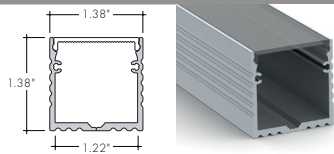

PLA

Compatible LED Strips:

LED Strips in • offer no dotting with Frosted Lens Options

• LL42SO (1.4W/ft) • LL42HO (2.4W/ft) • LL42VHO (3.6W/ft) • LL72SO (2.8W/ft) • LL72HO (4.8W/ft) • LL72VHO (6W/ft) • LL60X2HO (7.3W/ft) • LL60X2VHO (9.4W/ft) • LHE48LO (1W/ft)	• LHE48LO (1.9W/ft) • LHE48SO (2.8W/ft) • LHE48MO (3.5W/ft) • LHE48HO (6.5W/ft) • LHE64VHO (7.5W/ft) • LHE64XHO (9.6W/ft) • LLWD68SO (5.4W/ft) • LLDW60X2HO (7.3W/ft) • LLDW60X2VHO (9.4W/ft)	• LLDW68SO (4.6W/ft) • LLDW68HO (5.6W/ft) • RGBW36SO (4W/ft) • RGBW36HO (7.6W/ft) • RGB42SO (4.5W/ft) • RGB42HO (8.3W/ft) • RGBWX18SO (5.7W/ft) • RGBX18SO (4.5W/ft)

No Basics Offering