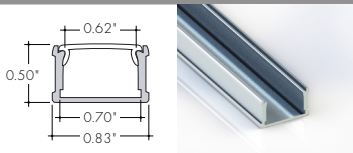

KXL CHANNEL

BXC

Compatible LED Strips:

LED Strips in ● offer no dotting with Frosted Lens Options

● LL42SO (1.4W/ft) ● LL42HO (2.4W/ft) ● LL42VHO (3.6W/ft) ● LL72SO (2.8W/ft) ● LL72HO (4.8W/ft) ● LL72VHO (6W/ft) ● LL60X2HO (7.3W/ft) ● LL60X2VHO (9.4W/ft) ● LLHE48LO-1W (1W/ft)	● LLHE48LO (1.9W/ft) ● LLHE48SO (2.8W/ft) ● LLHE48MO (3.5W/ft) ● LLHE48HO (6.5W/ft) ● LLHE64VHO (7.5W/ft) ● LLHE64XHO (9.6W/ft) ● LLVD68SO (5.4W/ft) ● LLVD60X2HO (7.3W/ft) ● LLVD60X2VHO (9.4W/ft)	● LLDW68SO (4.6W/ft) ● LLDW68HO (5.6W/ft) ● RGBW36SO (4W/ft) ● RGBW36HO (7.6W/ft) ● RGB42SO (4.5W/ft) ● RGB42HO (8.3W/ft) ● RGBWX18SO (5.7W/ft) ● RGBX18SO (4.5W/ft)

Compatible LED Strips:

LED Strips in ● offer no dotting with Frosted Lens Options

- BA42SO (2.0W/ft)
- BA42HO (4.0W/ft)
- BA42VHO (6.0W/ft)