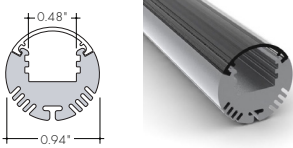

Premium Aluminum Channel with Optics/Accessories

Contractor-Grade Aluminum Channel Offering

RO CHANNEL

Compatible LED Strips:

LED Strips in • offer no dotting with Frosted Lens Options

• LL42SO (1.4W/ft) • LL42HO (2.4W/ft) • LL42VHO (3.6W/ft) • LL72SO (2.8W/ft) • LL72HO (4.8W/ft) • LL72VHO (6W/ft)	• LHE48LO (1.9W/ft) • LHE48LO (1.9W/ft) • LHE48SO (2.8W/ft) • LHE48MO (3.5W/ft) • LHE48HO (6.5W/ft) • LHE48VHO (7.5W/ft) • LHE64XHO (9.6W/ft) • LLWD68SO (5.4W/ft)	• LLDW68SO (4.6W/ft) • LLDW68HO (5.6W/ft) • RGBW36SO (4W/ft) • RGBW36HO (7.6W/ft) • RGB42SO (4.5W/ft) • RGB42HO (8.3W/ft) • RGBWX18SO (5.7W/ft) • RGBX18SO (4.5W/ft)

No Basics Offering