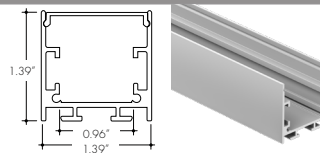

BKC

Compatible LED Strips:

LED Strips in • offer no dotting with Frosted Lens Options

- BA42SO (2.0W/ft)
- BA42HO (4.0W/ft)
- BA42VHO (6.0W/ft)