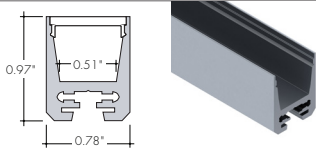

Premium Aluminum Channel with Optics/Accessories

Contractor-Grade Aluminum Channel Offering

ALS20 CHANNEL

Compatible LED Strips:

LED Strips in • offer no dotting with Frosted Lens Options

• LL42SO (1.4W/ft) • LL42HO (2.4W/ft) • LL42VHO (3.6W/ft) • LL72SO (2.8W/ft) • LL72HO (4.8W/ft) • LL72VHO (6W/ft) • LHE48LO-1W (1W/ft)	• LHE48LO (1.9W/ft) • LHE48SO (2.8W/ft) • LHE48MO (3.5W/ft) • LHE48HO (6.5W/ft) • LHE64VHO (7.5W/ft) • LHE64XHO (9.6W/ft) • LWD68SO (5.4W/ft)	• LLDW68SO (4.6W/ft) • LLDW68HO (5.6W/ft) • RGBW36SO (4W/ft) • RGBW36HO (7.6W/ft) • RGB42SO (4.5W/ft) • RGB42HO (8.3W/ft) • RGBWX18SO (5.7W/ft) • RGBX18SO (4.5W/ft)

No Basics Offering