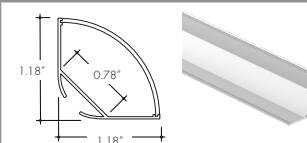

Compatible LED Strips:

LED Strips in ● offer no dotting with Frosted Lens Options

- BA42SO (2.0W/ft)
- BA42HO (4.0W/ft)
- BA42VHO (6.0W/ft)