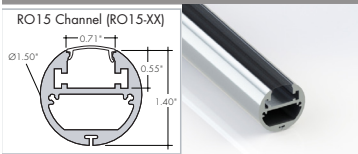

RO1.5 CHANNEL

Compatible LED Strips:

LED Strips in • offer no dotting with Frosted Lens Options

• LL42SO (1.4W/ft) • LL42HO (2.4W/ft) • LL42VHO (3.6W/ft) • LL72SO (2.8W/ft) • LL72HO (4.8W/ft) • LL72VHO (6W/ft) • LL6X2HO (7.3W/ft) • LL6X2VHO (9.4W/ft) • LHE48LO-1W (1W/ft)	• LHE48LO (1.9W/ft) • LHE48SO (2.8W/ft) • LHE48MO (3.5W/ft) • LHE48HO (6.5W/ft) • LHE64VHO (7.5W/ft) • LHE64XHO (9.6W/ft) • LWD68SO (5.4W/ft) • LLDW60X2HO (7.3W/ft) • LLDW60X2VHO (9.4W/ft)	• LLDW68SO (4.6W/ft) • LLDW68HO (5.6W/ft) • RGBW36SO (4W/ft) • RGBW36HO (7.6W/ft) • RGB42SO (4.5W/ft) • RGB42HO (8.3W/ft) • RGBWX18SO (5.7W/ft) • RGBX18SO (4.5W/ft)

No Basics Offering