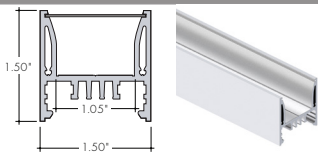

KILO CHANNEL

Compatible LED Strips:

LED Strips in • offer no dotting with Frosted Lens Options

• LL42SO (1.4W/ft) • LL42HO (2.4W/ft) • LL42VHO (3.6W/ft) • LL72SO (2.8W/ft) • LL72HO (4.8W/ft) • LL72VHO (6W/ft) • LL60X2HO (7.3W/ft) • LL60X2VHO (9.4W/ft) • LHE48LO (1W/ft)	• LHE48LO (1.9W/ft) • LHE48SO (2.8W/ft) • LHE48MO (3.5W/ft) • LHE48HO (6.5W/ft) • LHE64VHO (7.5W/ft) • LHE64XHO (9.6W/ft) • LLWD68SO (5.4W/ft) • LLDW60X2HO (7.3W/ft) • LLDW60X2VHO (9.4W/ft)	• LLDW68SO (4.6W/ft) • LLDW68HO (5.6W/ft) • RGBW36SO (4W/ft) • RGBW36HO (7.6W/ft) • RGB42SO (4.5W/ft) • RGB42HO (8.3W/ft) • RGBWX18SO (5.7W/ft) • RGBX18SO (4.5W/ft)